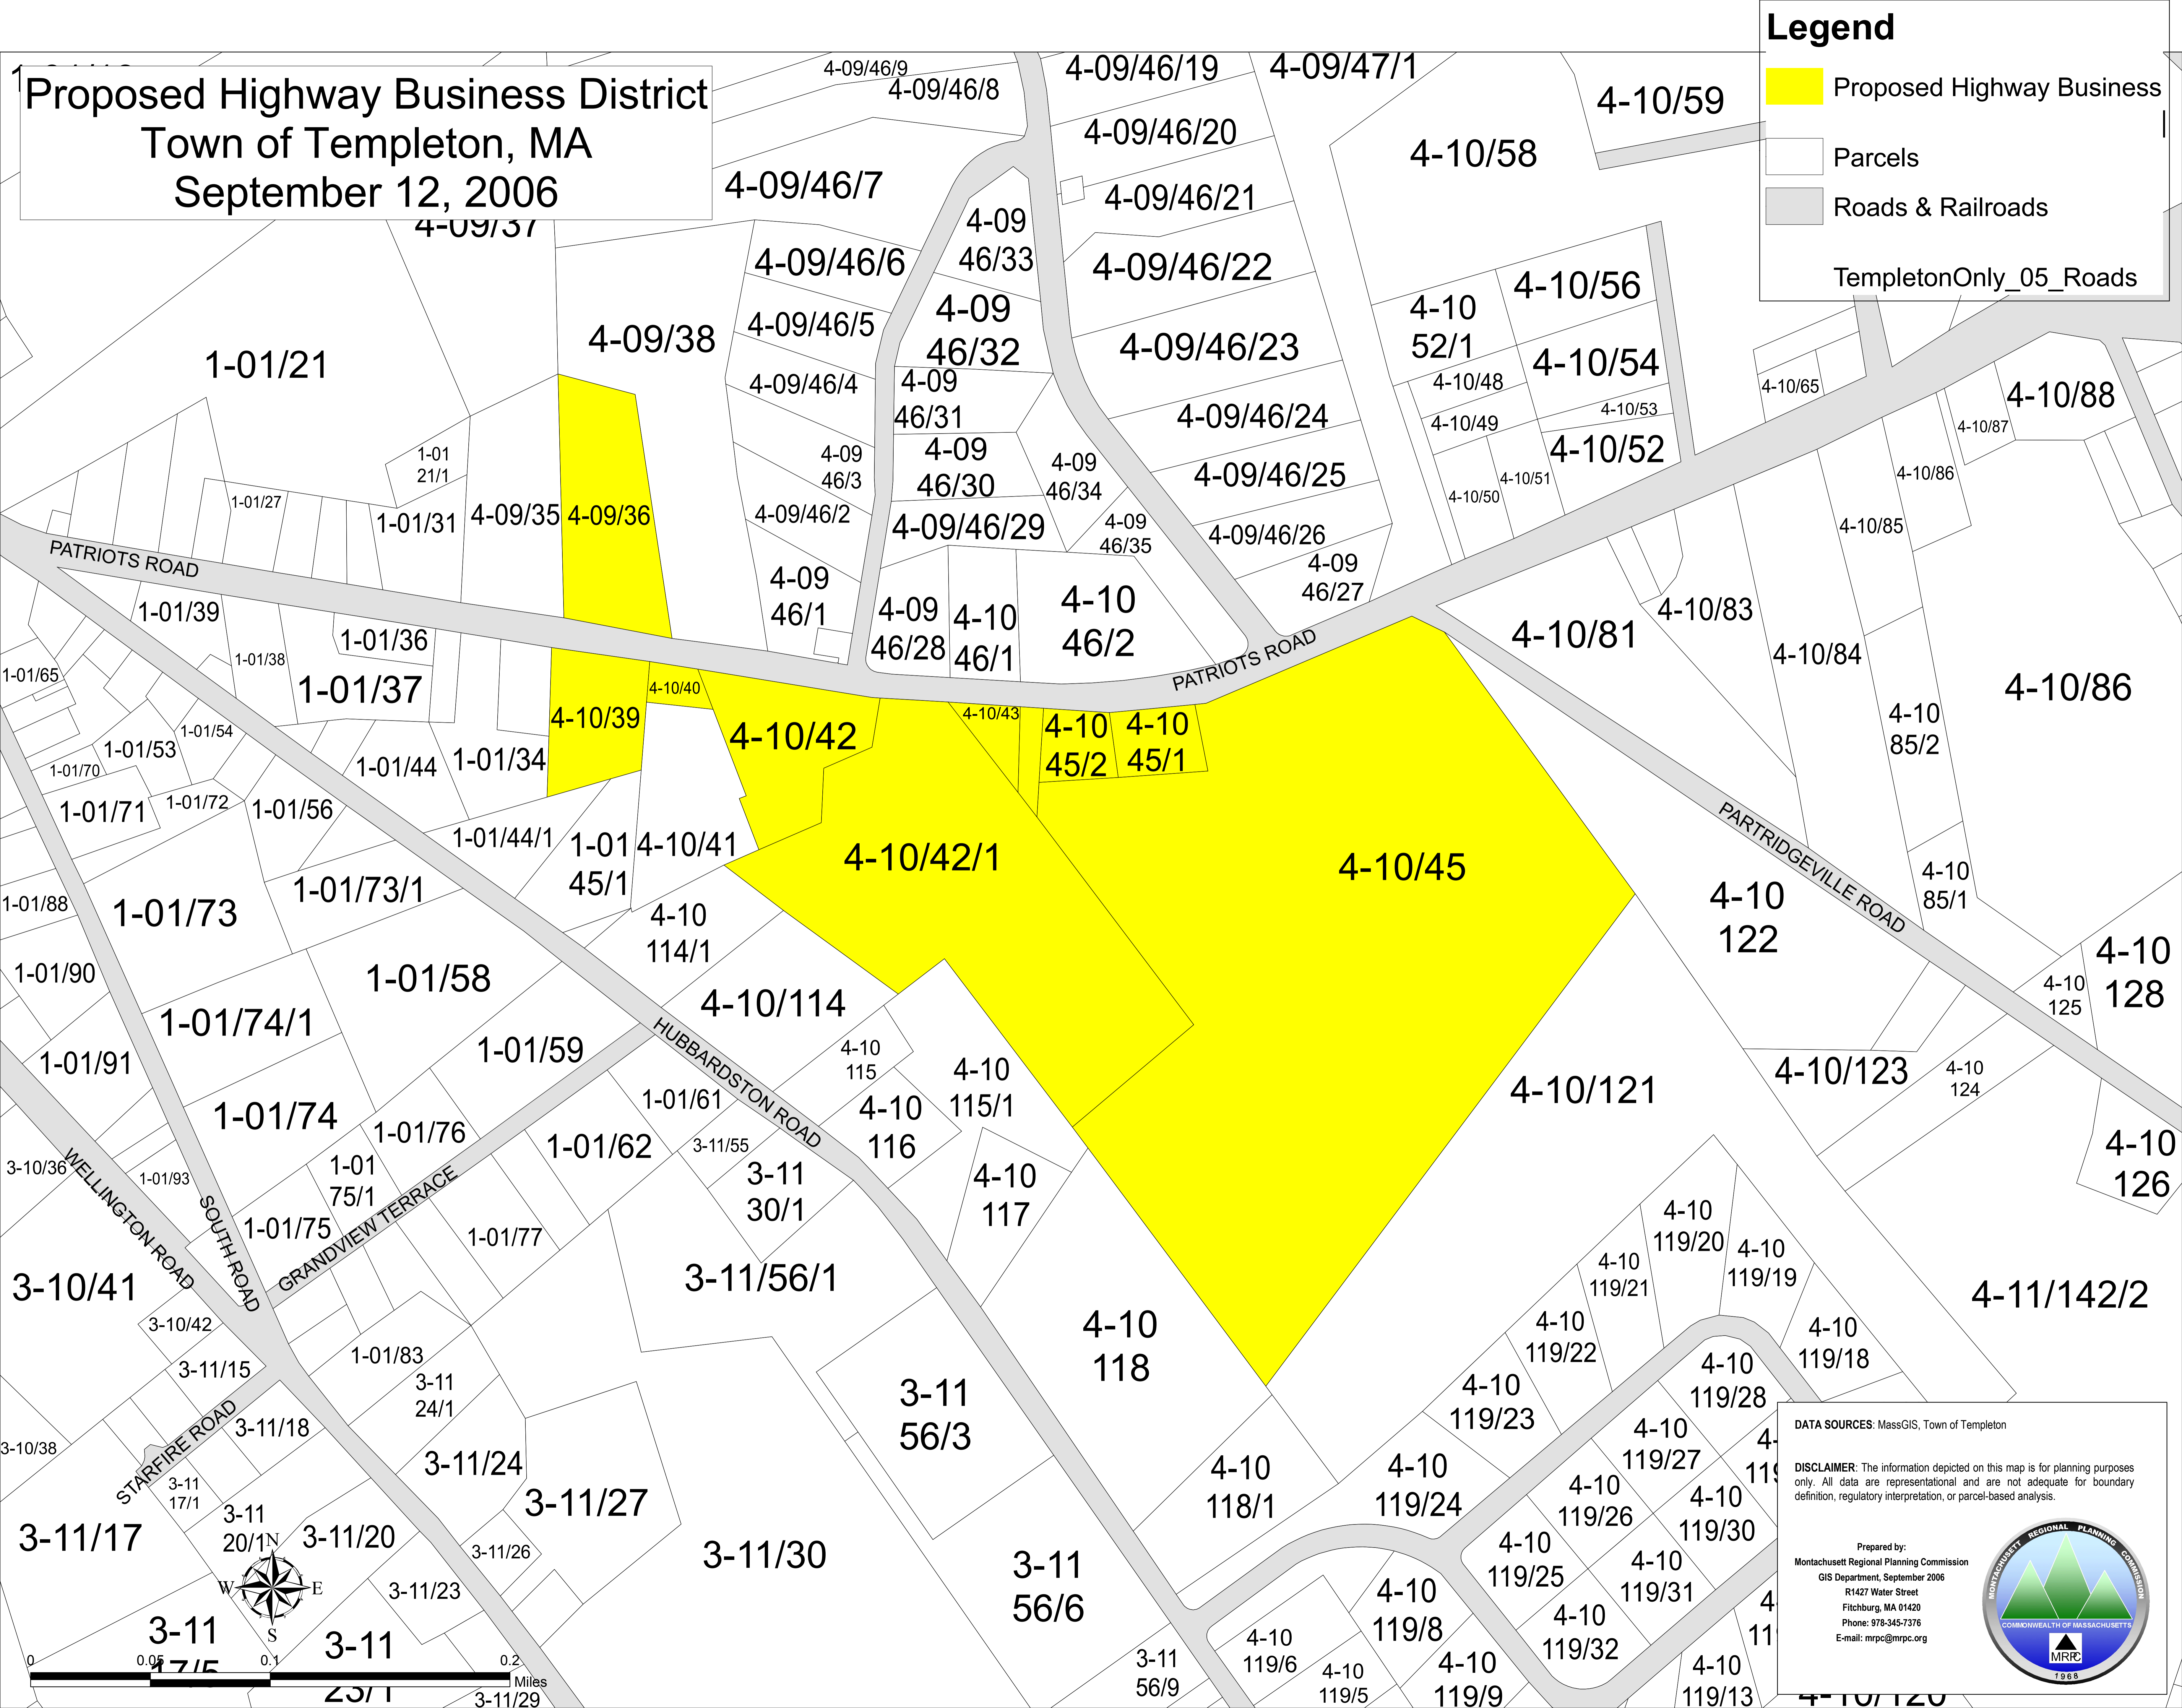

**Legend**

-  Proposed Highway Business
-  Parcels
-  Roads & Railroads

TempletonOnly\_05\_Roads

**Proposed Highway Business District**  
**Town of Templeton, MA**  
**September 12, 2006**

DATA SOURCES: MassGIS, Town of Templeton

DISCLAIMER: The information depicted on this map is for planning purposes only. All data are representational and are not adequate for boundary definition, regulatory interpretation, or parcel-based analysis.