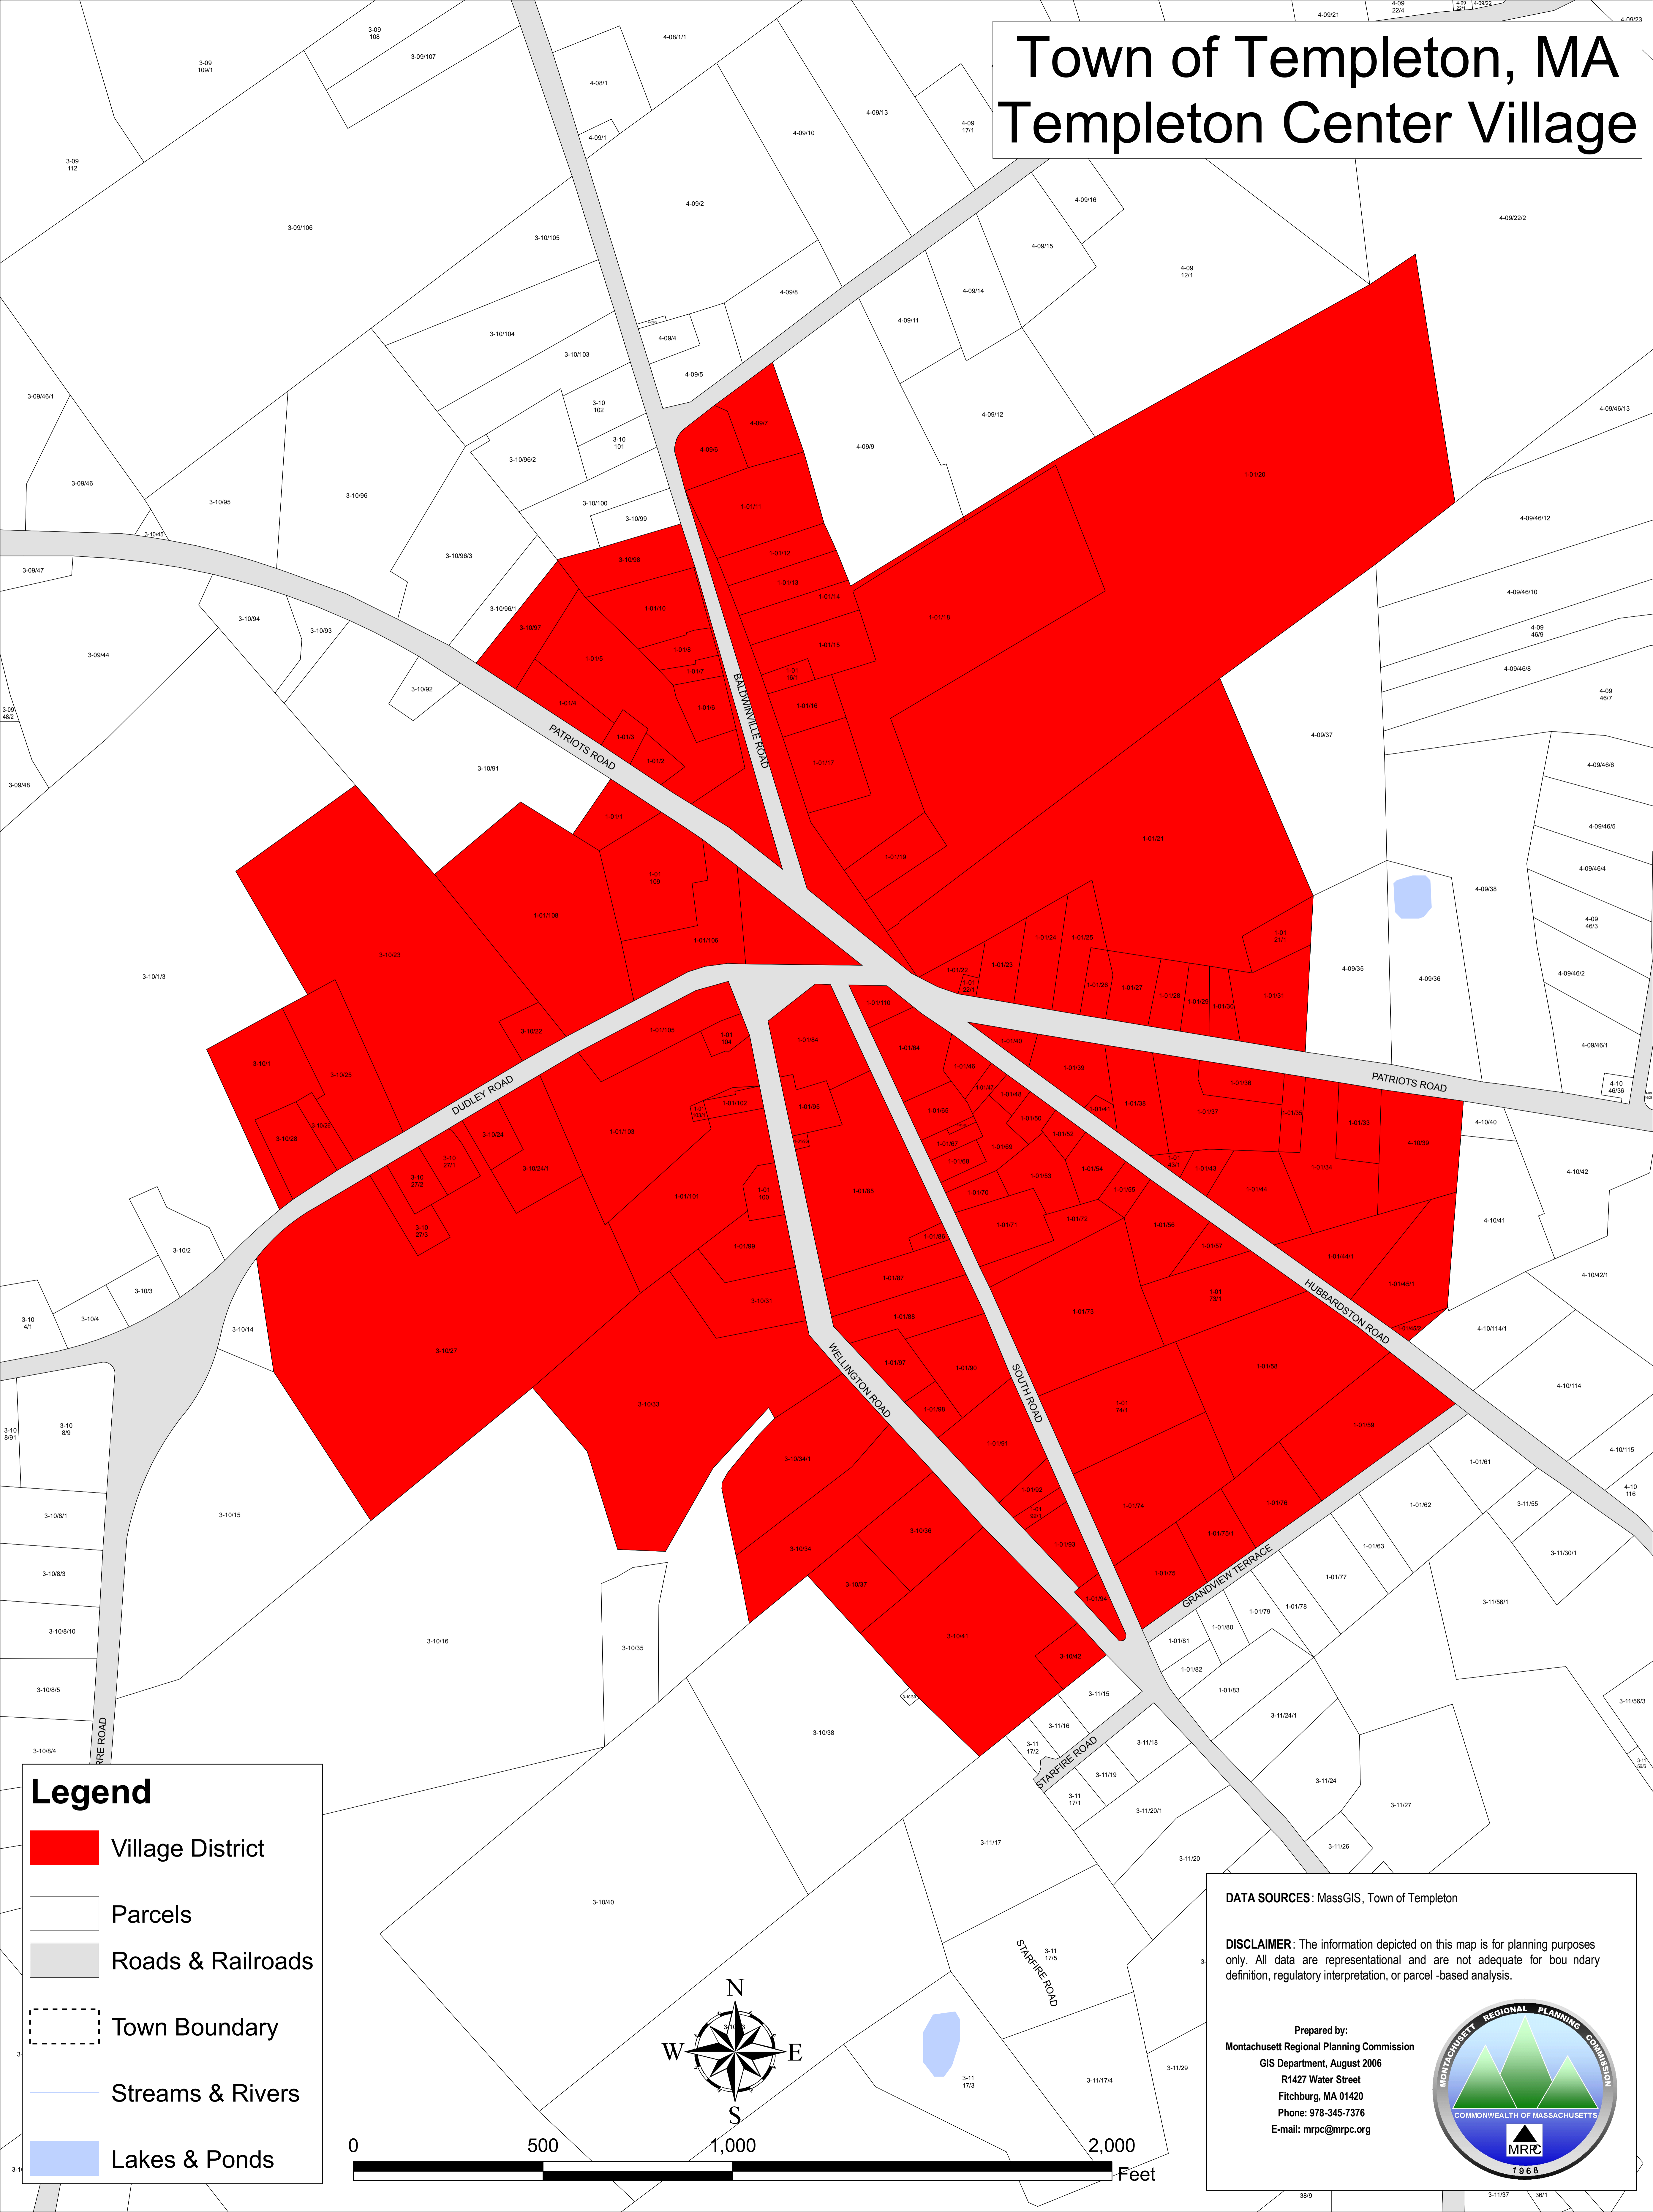

# Town of Templeton, MA

## Templeton Center Village

### Legend

- Village District
- Parcels
- Roads & Railroads
- Town Boundary
- Streams & Rivers
- Lakes & Ponds

DATA SOURCES: MassGIS, Town of Templeton

DISCLAIMER: The information depicted on this map is for planning purposes only. All data are representational and are not adequate for boundary definition, regulatory interpretation, or parcel-based analysis.