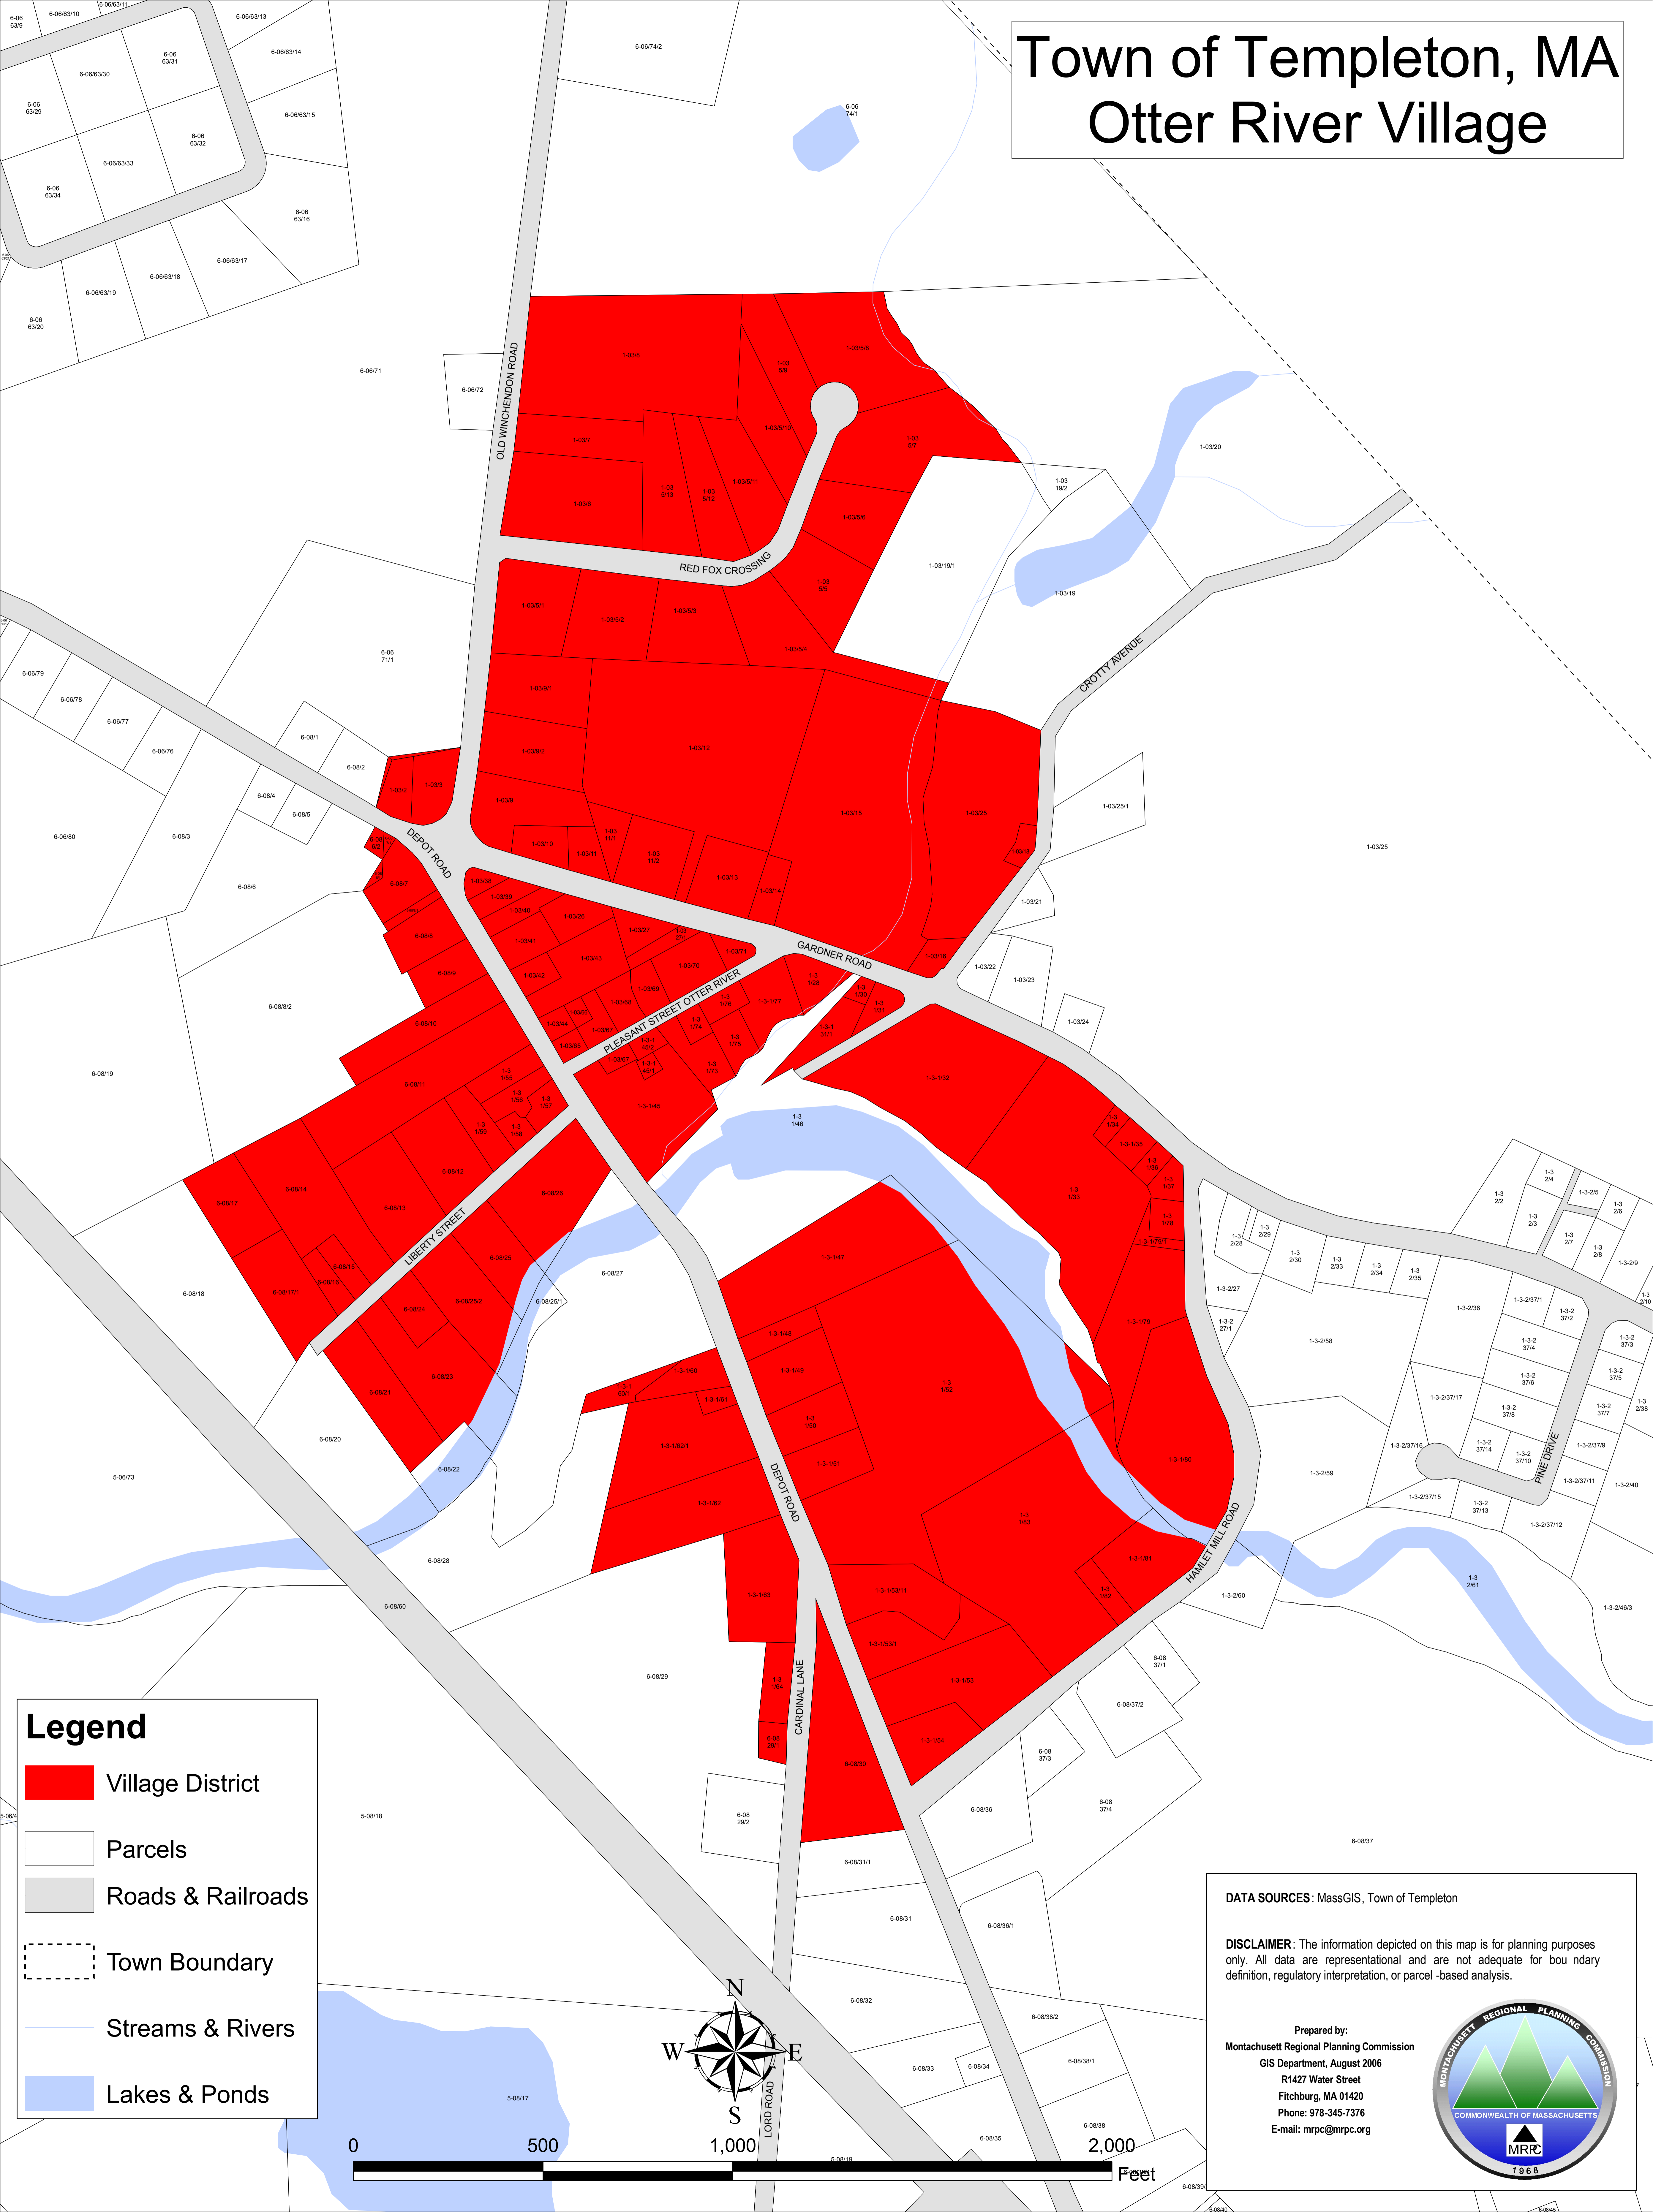

Town of Templeton, MA Otter River Village

Legend

- Village District
- Parcels
- Roads & Railroads
- Town Boundary
- Streams & Rivers
- Lakes & Ponds

DATA SOURCES: MassGIS, Town of Templeton

DISCLAIMER: The information depicted on this map is for planning purposes only. All data are representational and are not adequate for boundary definition, regulatory interpretation, or parcel-based analysis.