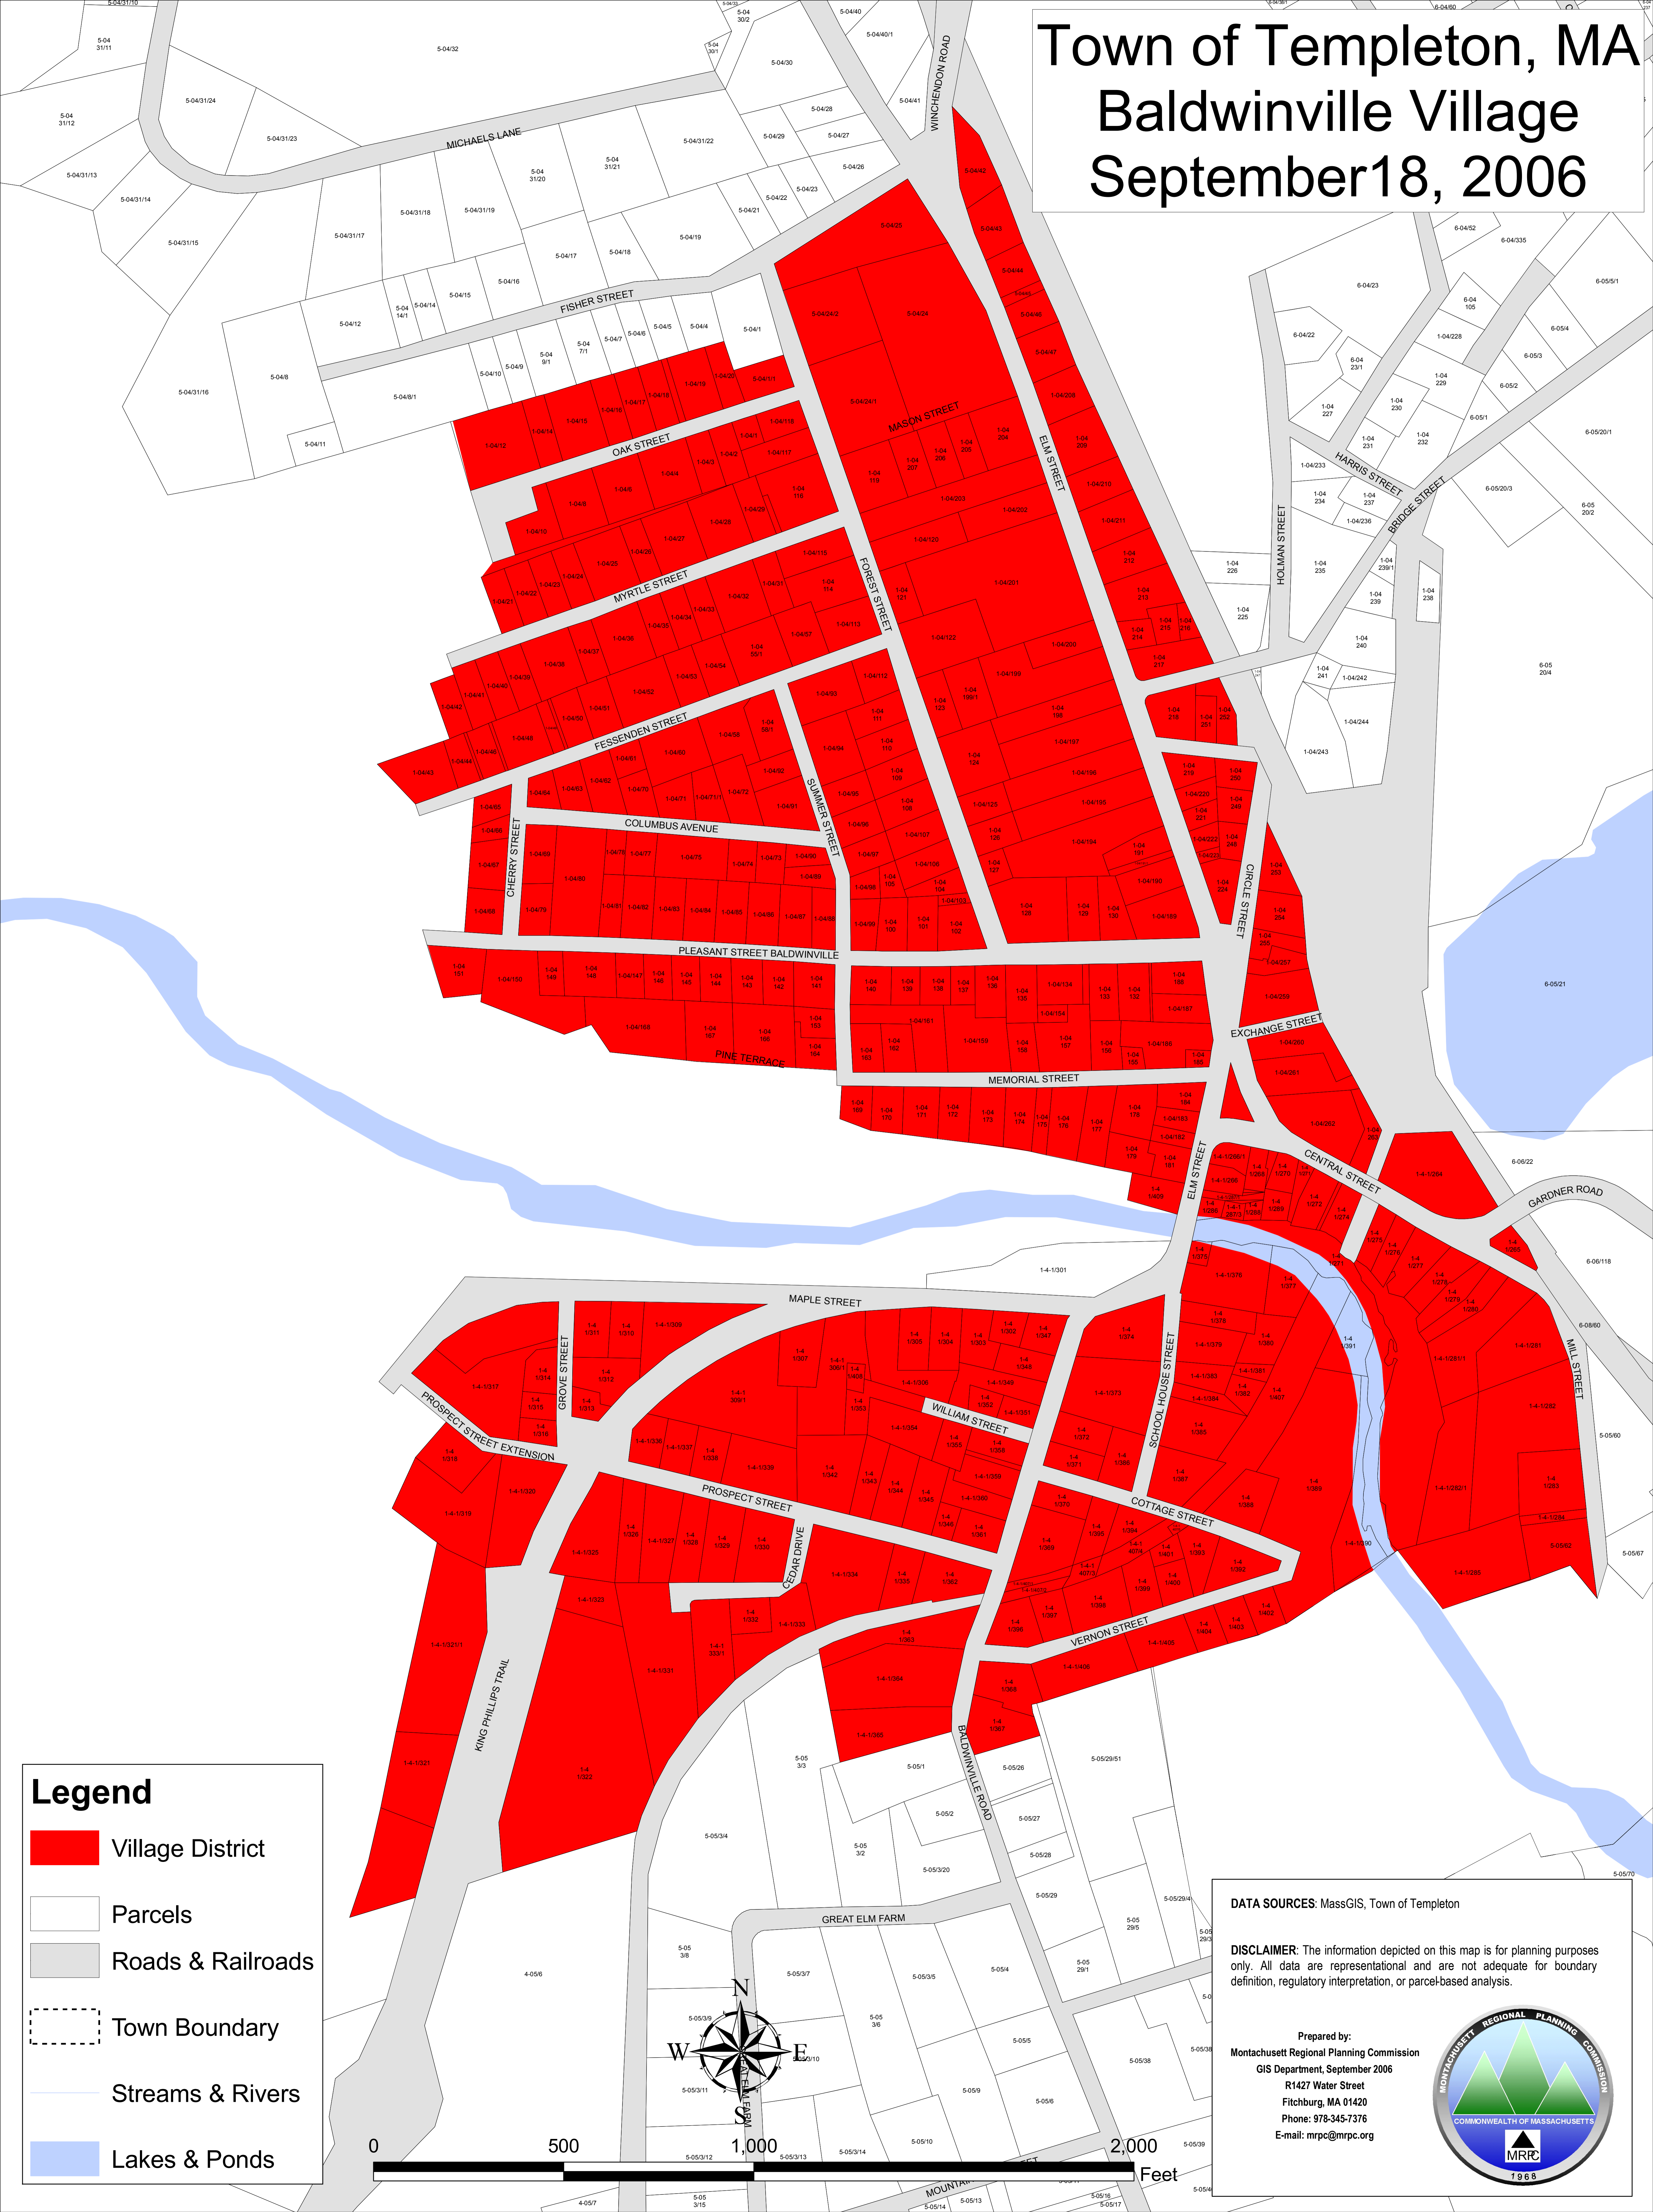

Town of Templeton, MA

Baldwinville Village

September 18, 2006

Legend

- Village District
- Parcels
- Roads & Railroads
- Town Boundary
- Streams & Rivers
- Lakes & Ponds

DATA SOURCES: MassGIS, Town of Templeton

DISCLAIMER: The information depicted on this map is for planning purposes only. All data are representational and are not adequate for boundary definition, regulatory interpretation, or parcel-based analysis.