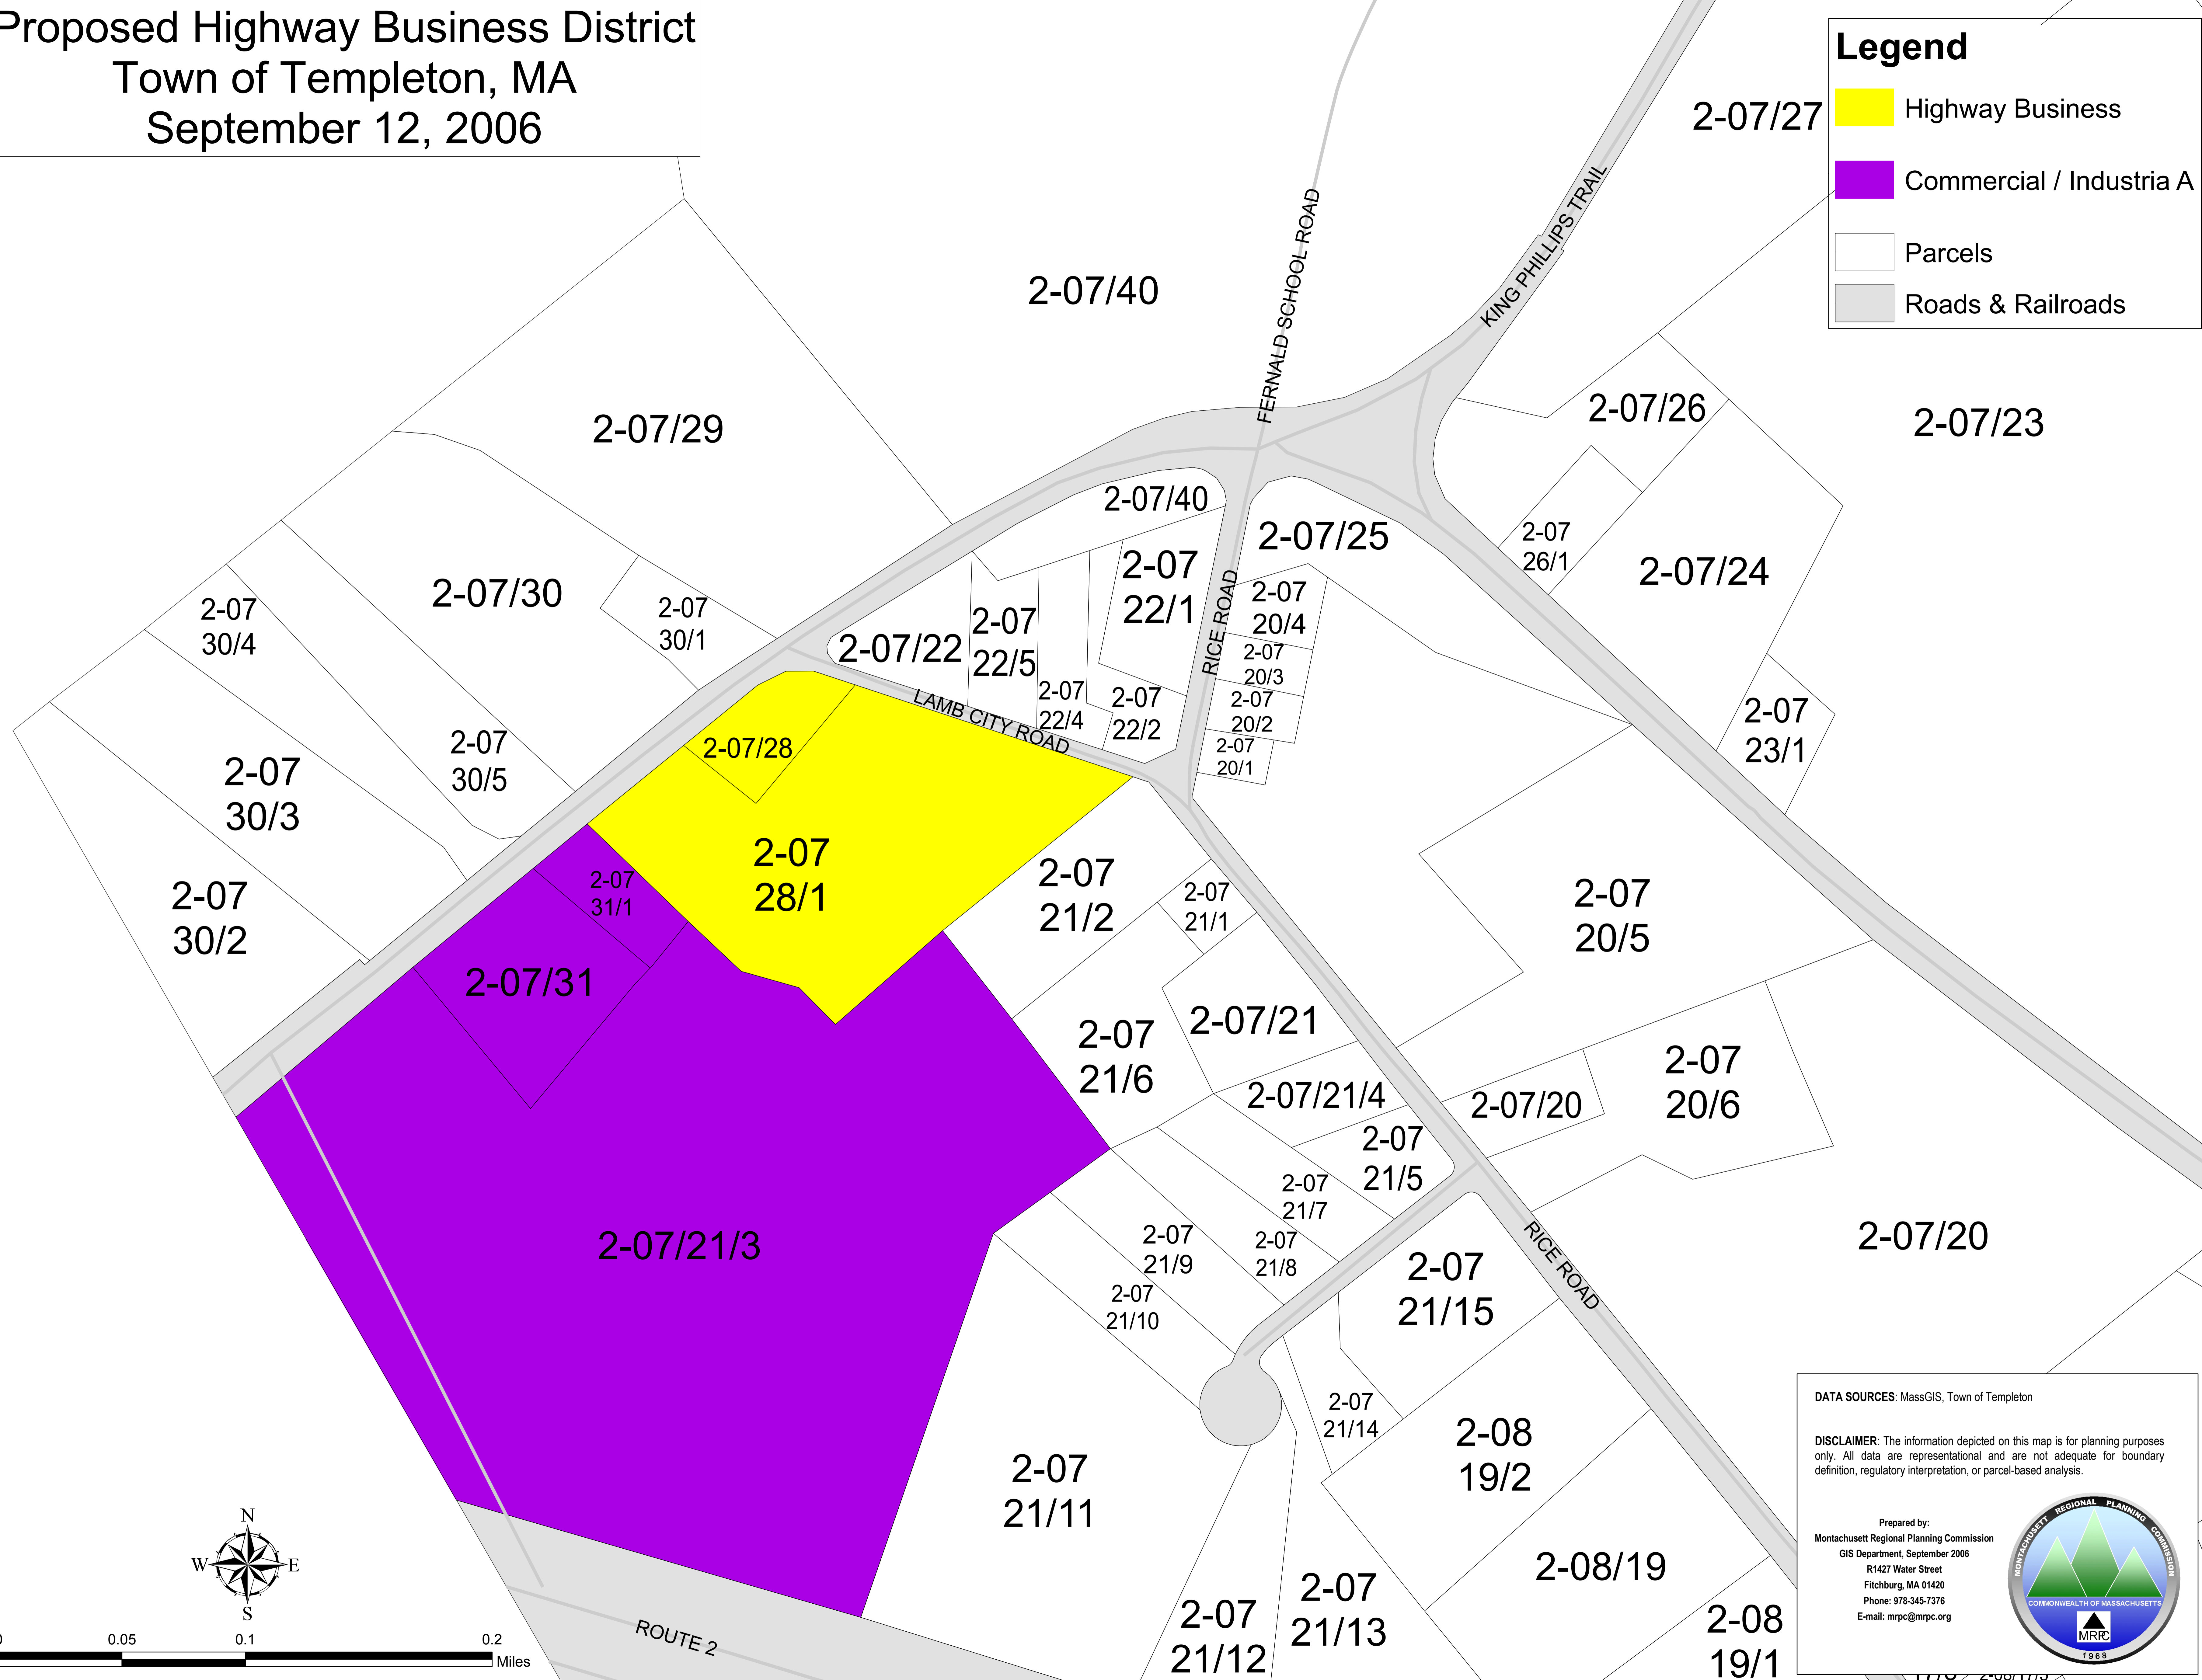

Proposed Highway Business District
Town of Templeton, MA
September 12, 2006

Legend

- Highway Business
- Commercial / Industria A
- Parcels
- Roads & Railroads

0 0.05 0.1 0.2 Miles

DATA SOURCES: MassGIS, Town of Templeton

DISCLAIMER: The information depicted on this map is for planning purposes only. All data are representational and are not adequate for boundary definition, regulatory interpretation, or parcel-based analysis.